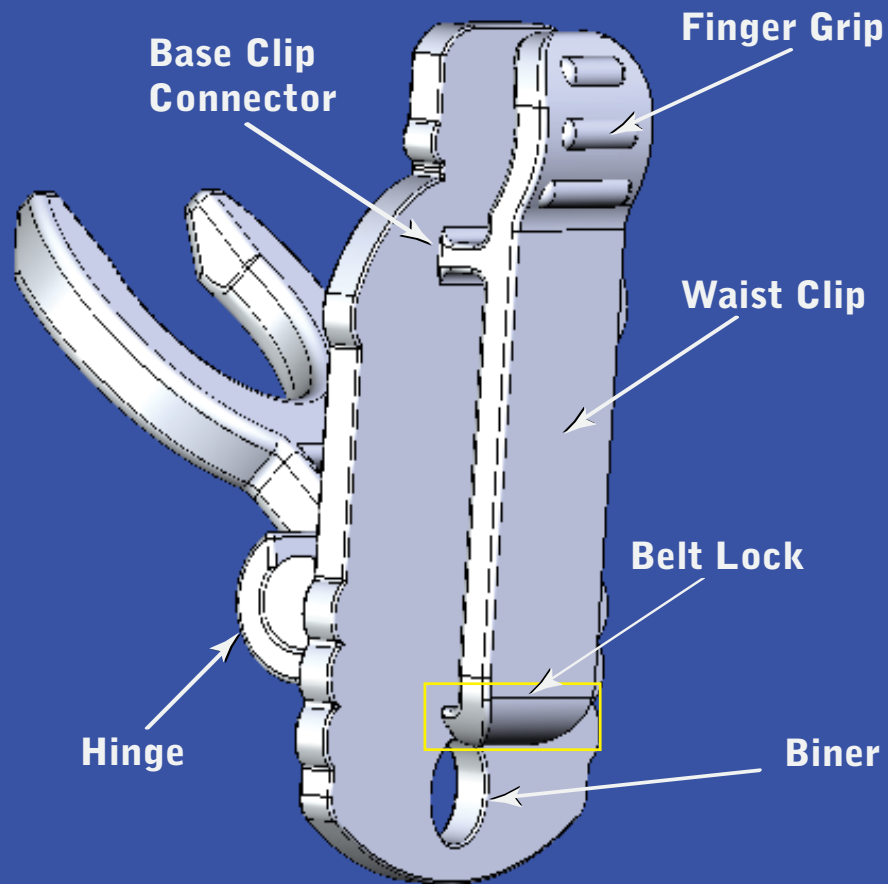

The Bottle Docker

Base

Beverage Holder